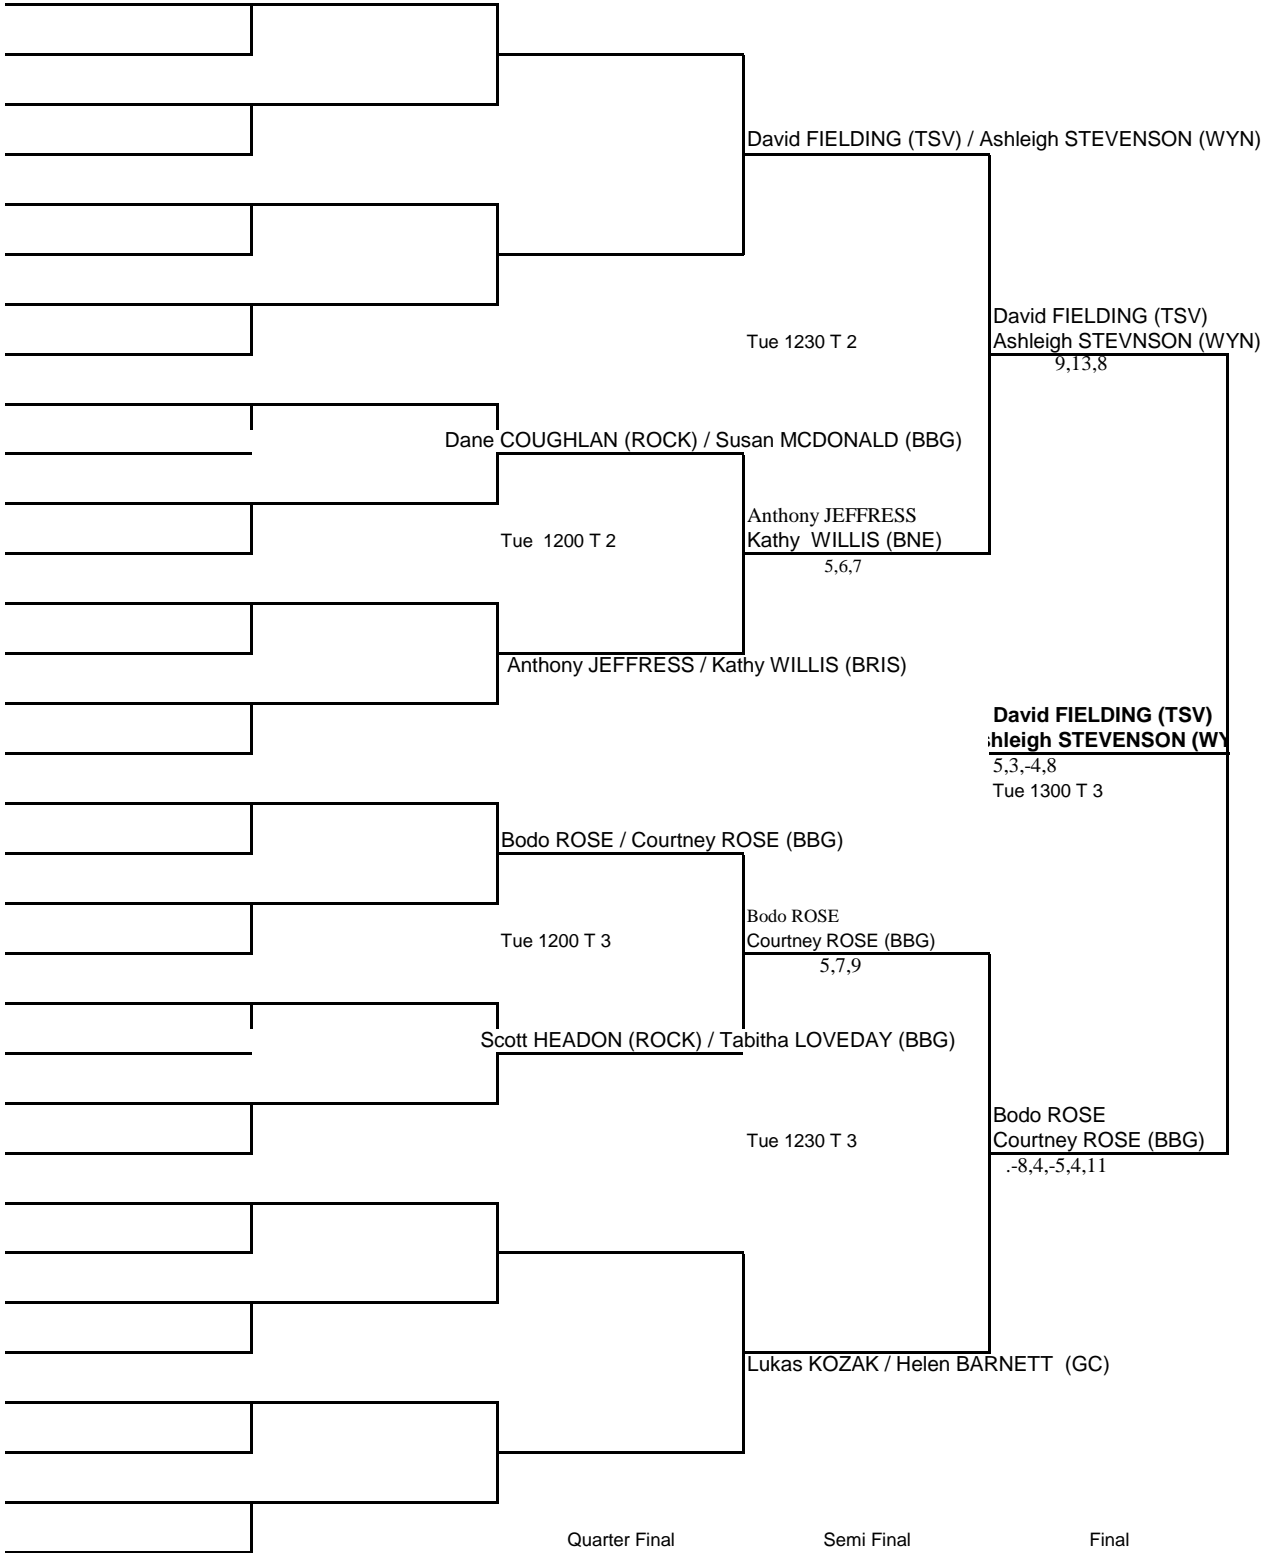

2010 QUEENSLAND CLOSED TABLE TENNIS CHAMPIONSHIPS

EVENT: WOMEN'S DOUBLES   TUESDAY 4TH MAY

PLAYERS' NAMES	Wins	Losses	Placing
A. <u>Helen BARNETT / Kerryn HUNT (GC)</u>	1	1	1
B. <u>Tabitha LOVEDAY / Susan MCDONALD (BBG)</u>	1	1	3
C. <u>Kathy WILLIS (BRIS) / Courtney ROSE (BBG)</u>	1	1	2

WINNER :   Helen BARNETT / Kerryn HUNT (GC)   (On countback)
RUNNER-UP :   Kathy WILLIS (BRIS) / Courtney ROSE (BBG)

ROUND 1	TIME: 14:00PM	TABLE: 1						WINNER
A. <u>Helen BARNETT / Kerryn HUNT (GC)</u>			7	11	12	11		3
C. <u>Kathy WILLIS (BRIS) / Courtney ROSE (BBG)</u>			11	3	19	5		1

ROUND 1	TIME: 14:30PM	TABLE: 1						WINNER
B. <u>Tabitha LOVEDAY / Susan MCDONALD (BBG)</u>			6	11	9	7		1
C. <u>Kathy WILLIS (BRIS) / Courtney ROSE (BBG)</u>			11	7	11	11		3

ROUND 2	TIME: 15:00PM	TABLE: 1						WINNER
A. <u>Helen BARNETT / Kerryn HUNT (GC)</u>			9	9	11	11	4	2
B. <u>Tabitha LOVEDAY / Susan MCDONALD (BBG)</u>			11	11	6	7	11	3

2010 QUEENSLAND CLOSED TABLE TENNIS CHAMPIONSHIPS

MIXED DOUBLES

SEEDINGS

- 1 David FIELDING (TSV) / Ashleigh STEVENSON (WYN)
- 2 Lukas KOZAK / Helen BARNETT (GC)