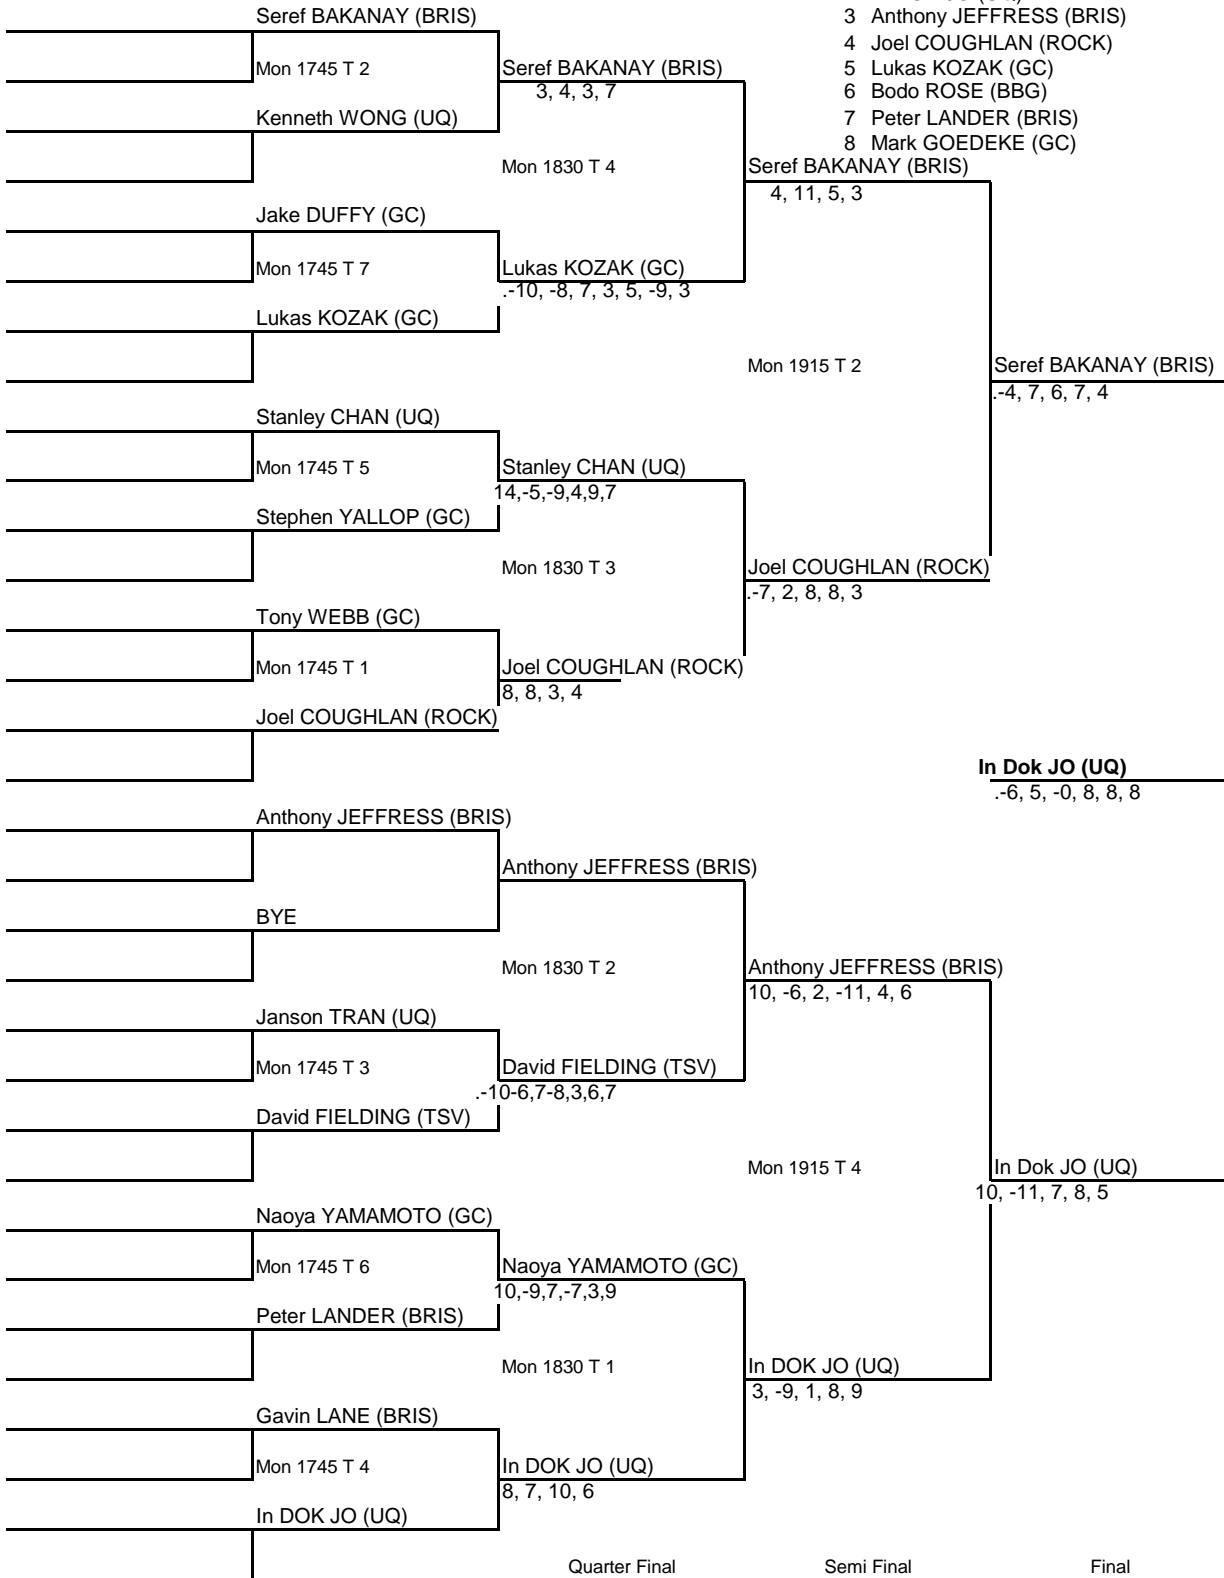

2010 QUEENSLAND CLOSED TABLE TENNIS CHAMPIONSHIPS

MEN'S SINGLES

SEEDINGS

1. 1 Seref BAKANAY (BRIS)
2. 2 In DOK JO (UQ)
3. 3 Anthony JEFFRESS (BRIS)
4. 4 Joel COUGHLAN (ROCK)
5. 5 Lukas KOZAK (GC)
6. 6 Bodo ROSE (BBG)
7. 7 Peter LANDER (BRIS)
8. 8 Mark GOEDEKE (GC)

2010 QUEENSLAND CLOSED TABLE TENNIS CHAMPIONSHIPS

WOMEN'S SINGLES GROUPS

MONDAY 3rd MAY 13:30PM

GROUP: A

					Wins	Place
S1	Peri CAMPBELL-INNES (WYN)					

GROUP: B   TIME: 13:30   TABLE: 7

		WILLIS	HUNT	LOVEDAY	Wins	Place
	Kathy WILLIS (BRIS)		2,6,7,-12,6	-.8,7,6,7,3	2	1
	Kerryn HUNT (GC)	1-4		0-4	0	3
	Tabitha LOVEDAY (BBG)	1-4	4,9,8,7		1	2

GROUP: C   TIME: 13:30   TABLE: 6

		ZHONG	WEININGER	ROSE	Wins	Place
S3	Ci Ci ZHONG (BRIS)		-.8,-8,9,3,5,8	5,3,3,5	2	1
	Ivett WEININGER (BRIS)	2-4		6,1,3,5	1	2
	Courtney ROSE (BBG)	0-4	0-4		0	3

GROUP: D   TIME: 13:30   TABLE: 2

		STEVENSON	COOMBS	BARNETT	Wins	Place
S4	Ashleigh STEVENSON (WYN)		3-4	-.13,11,3,6,4	1	1
	Kayla COOMBS (BRIS)	6,9,8,-8,-7,-6,2		1-4	1	3
	Helen BARNETT (GC)	1-4	7,6,-4,7,8		1	2

GROUP: E   TIME: 13:30   TABLE: 1

		C-INNES	PAPP	MCDONALD	Wins	Place
S2	Claire CAMPBELL-INNES (WYN)		1,2,0,1	2,3,3,1	2	1
	Saci PAPP (GC)	0-4		0-4	0	3
	Susan MCDONALD (BBG)	0-4	9,7,9,1		1	2