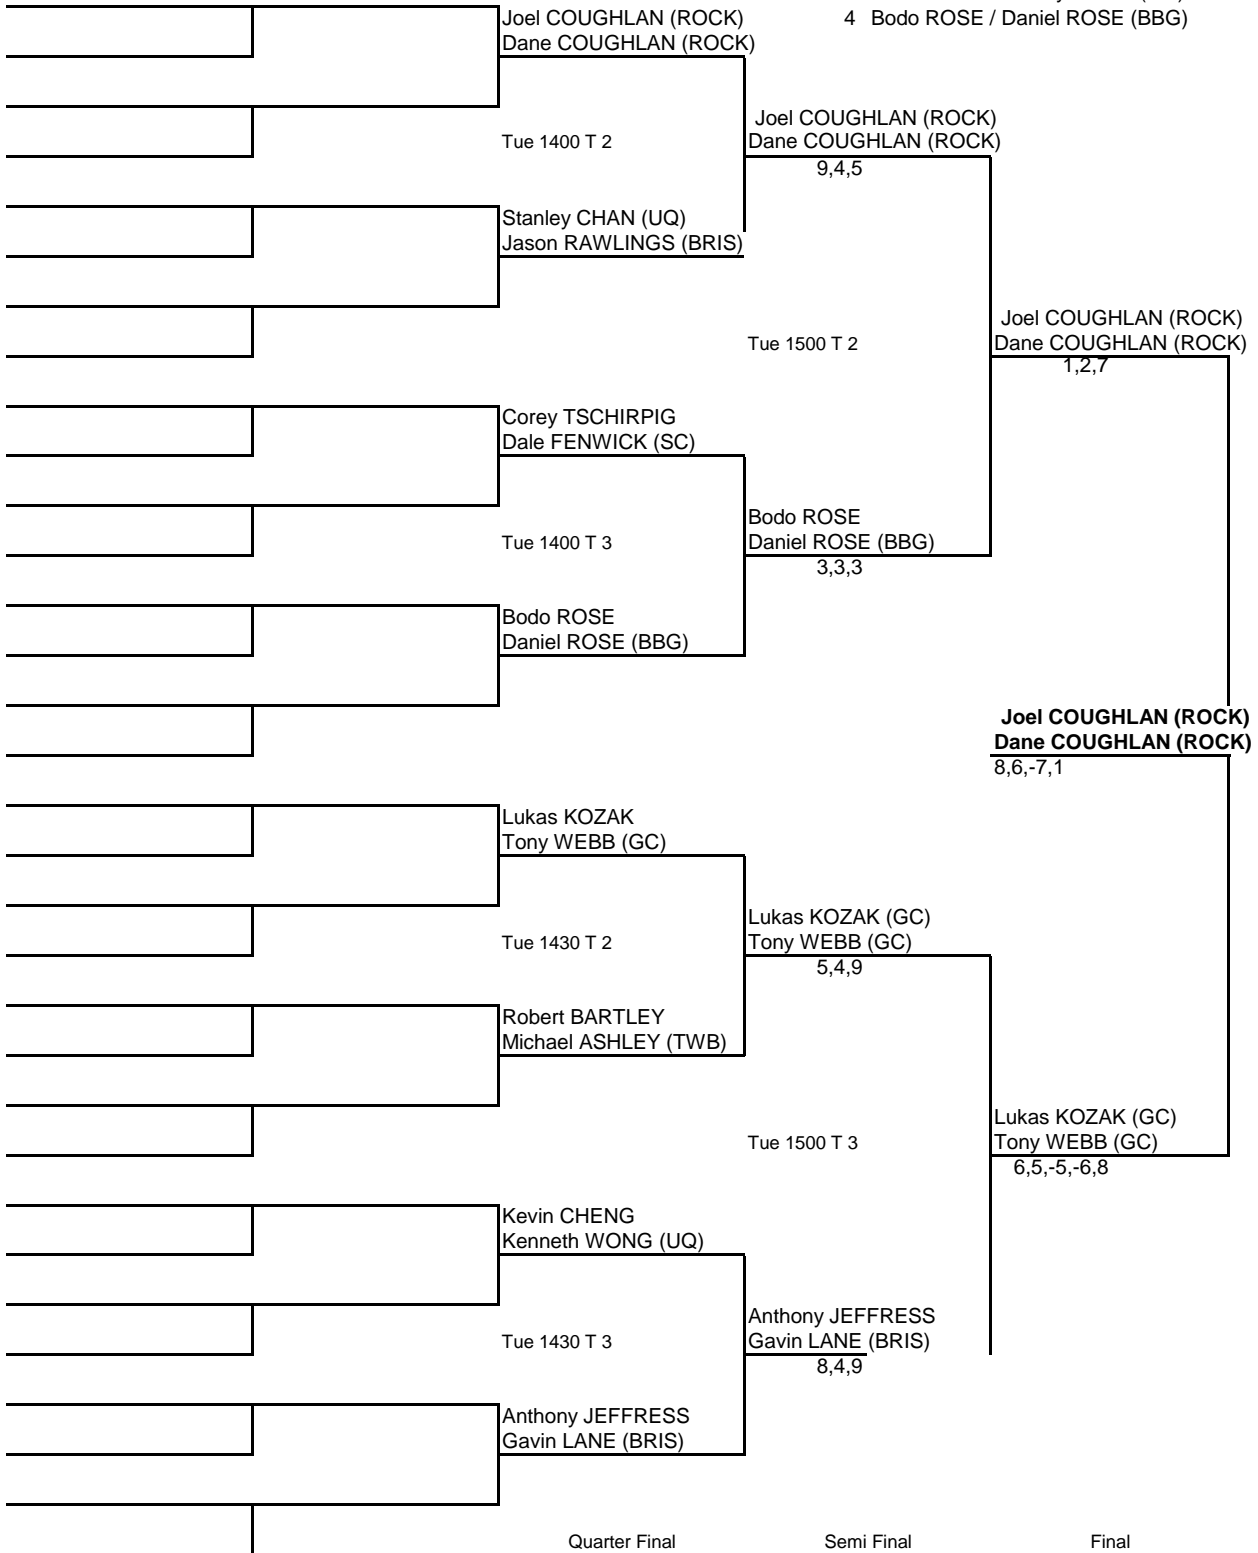

- 1 Joel COUGHLAN / Dane COUGHLAN (ROCK)
- 2 Anthony JEFFRESS / Gavin LANE (BRIS)
- 3 Lukas KOZAK / Tony WEBB (GC)
- 4 Bodo ROSE / Daniel ROSE (BBG)

2010 QUEENSLAND CLOSED TABLE TENNIS CHAMPIONSHIPS

EVENT: WOMEN'S DOUBLES TUESDAY 4TH MAY