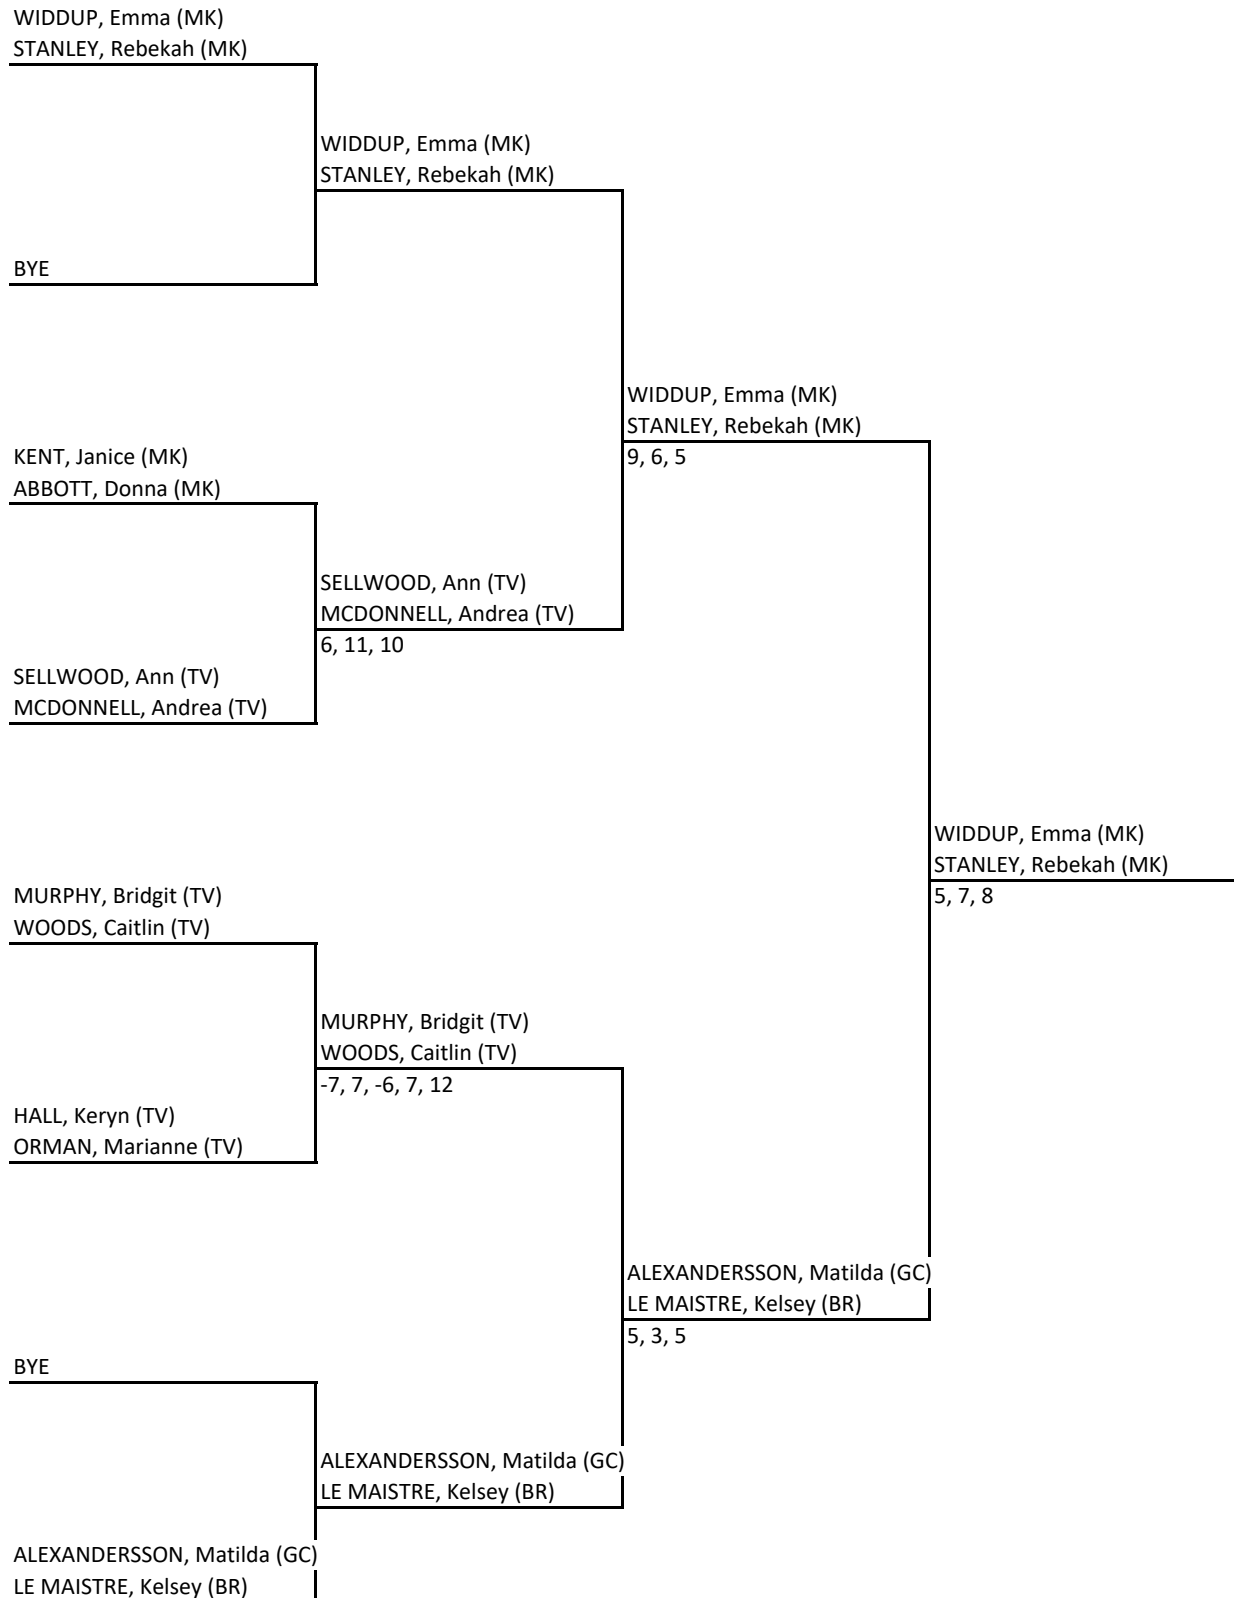

2019 Queensland Closed Championships Women's Doubles

Event: WD

Seedings:

- 1 WIDDUP, Emma (MK) / STANLEY, Rebekah (MK)
- 2 ALEXANDERSSON, Matilda (GC) / LE MAISTRE, Kelsey (BR)
- 3 SELLWOOD, Ann (TV) / MCDONNELL, Andrea (TV)
- 4 MURPHY, Bridgit (TV) / WOODS, Caitlin (TV)