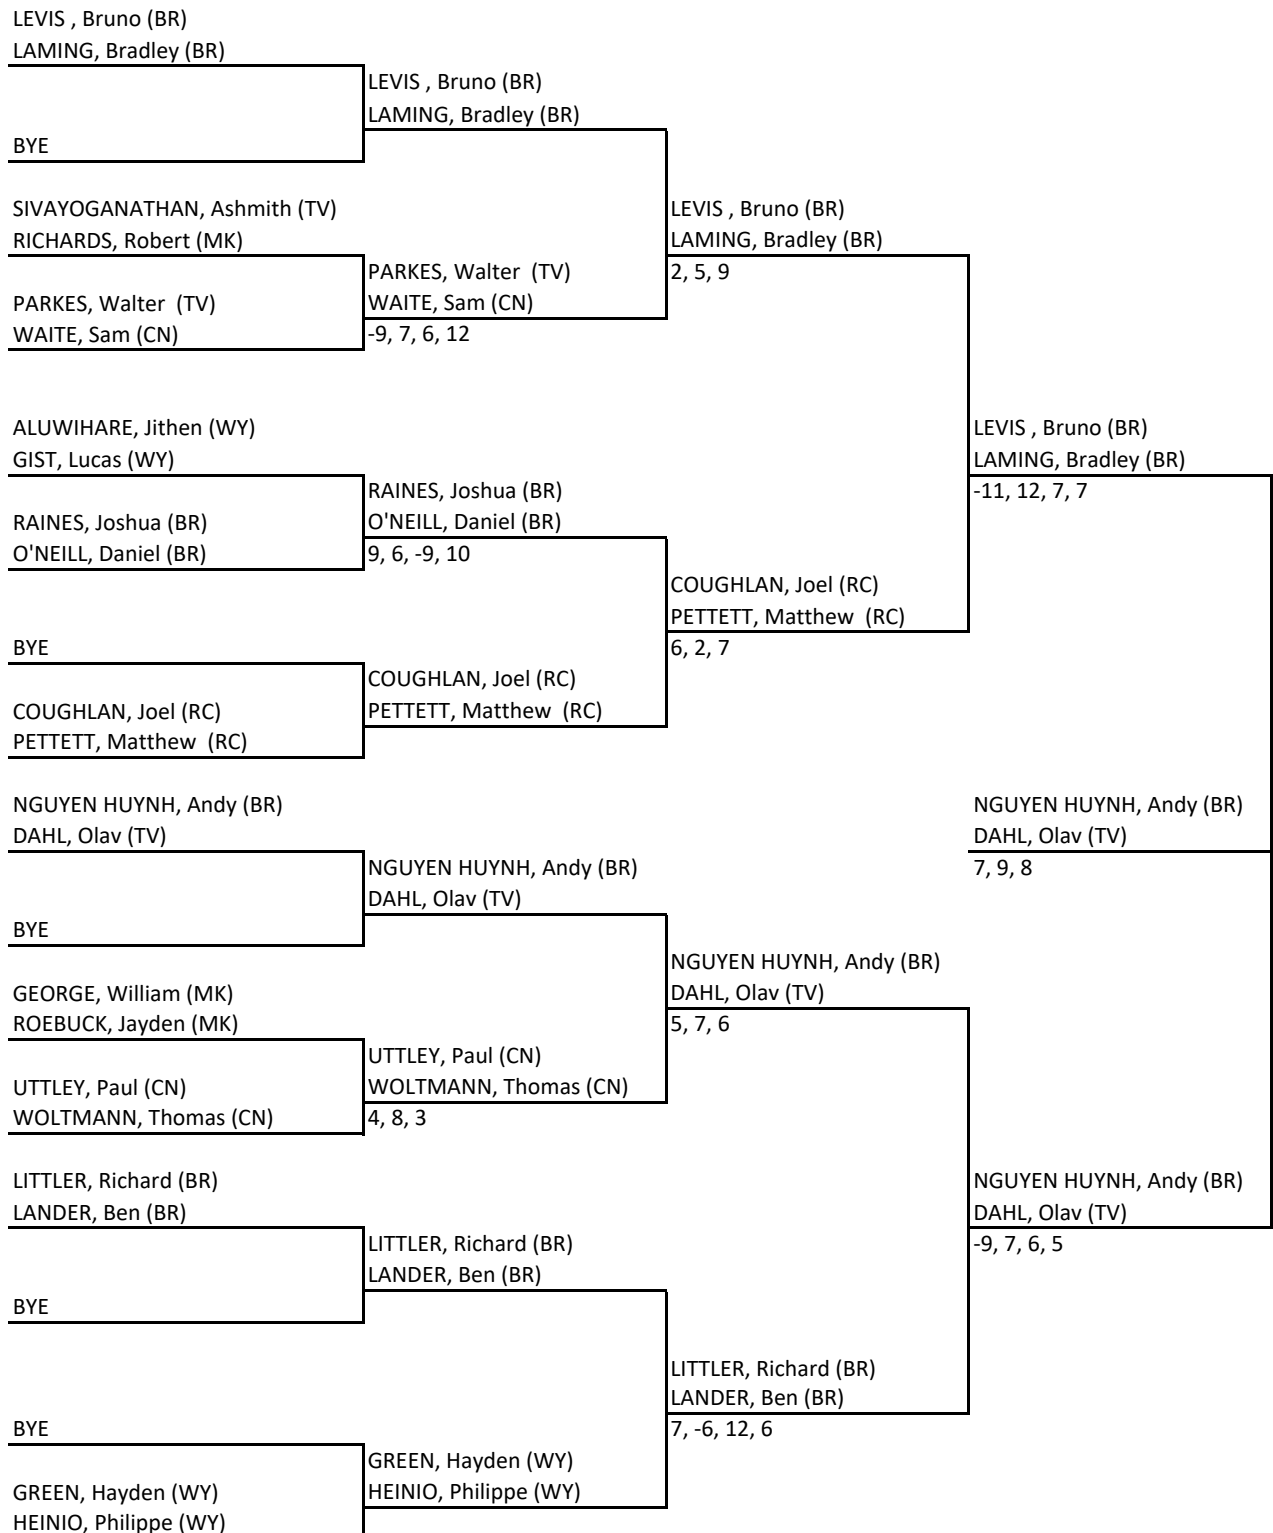

2019 Queensland Closed Championships

Men's Doubles

Event: MD

Seedings:

1. 1 LEVIS , Bruno (BR) / LAMING, Bradley (BR)
2. 2 GREEN, Hayden (WY) / HEINIO, Philippe (WY)
3. 3 COUGHLAN, Joel (RC) / PETTETT, Matthew (RC)
4. 4 NGUYEN HUYNH, Andy (BR) / DAHL, Olav (TV)
5. 5 LITTLER, Richard (BR) / LANDER, Ben (BR)
6. 6 UTTLEY, Paul (CN) / WOLTMANN, Thomas (CN)
7. 7 PARKES, Walter (TV) / WAITE, Sam (CN)
8. 8 ALUWIHARE, Jithen (WY) / GIST, Lucas (WY)