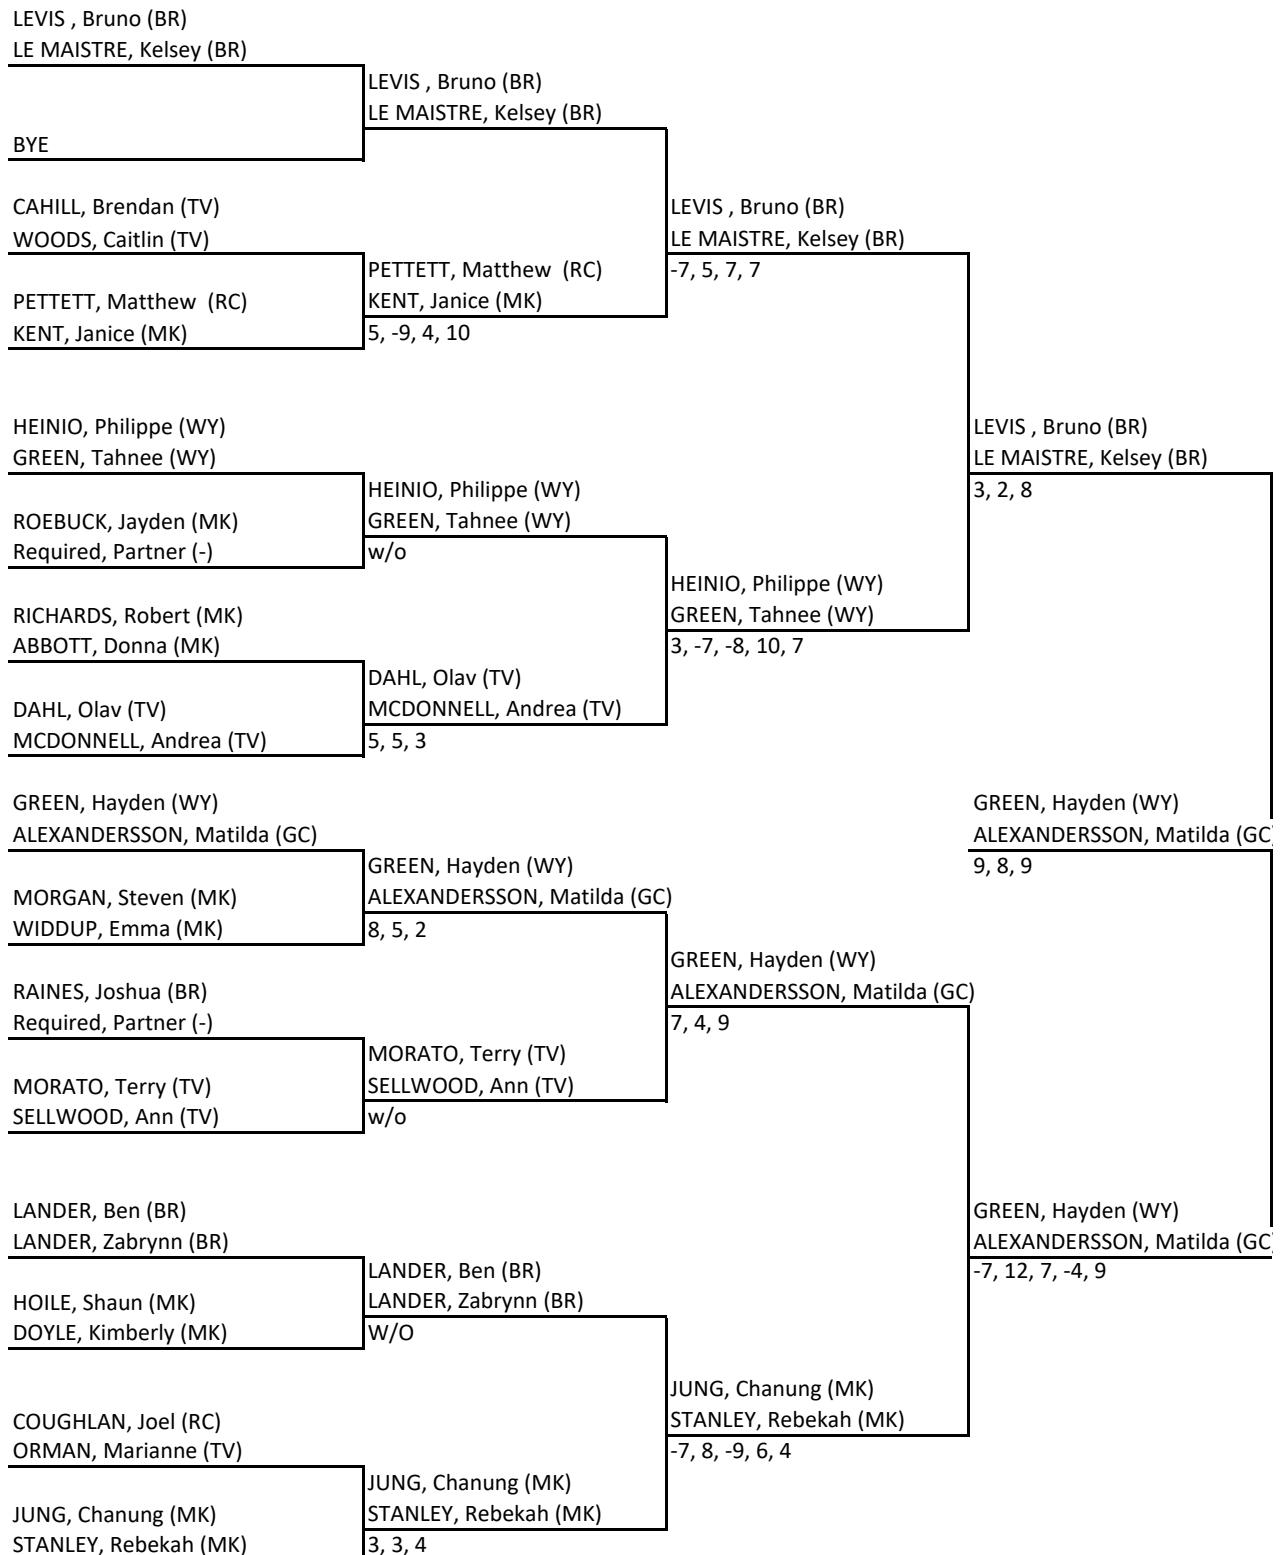

2019 Queensland Closed Championships

Mixed Doubles

Event: XD

Seedings:

1. 1 LEVIS , Bruno (BR) / LE MAISTRE, Kelsey (BR)
2. 2 JUNG, Chanung (MK) / STANLEY, Rebekah (MK)
3. 3 GREEN, Hayden (WY) / ALEXANDERSSON, Matilda (GC)
4. 4 DAHL, Olav (TV) / MCDONNELL, Andrea (TV)
5. 5 HEINIO, Philippe (WY) / GREEN, Tahnee (WY)
6. 6 LANDER, Ben (BR) / LANDER, Zabrynn (BR)
7. 7 MORATO, Terry (TV) / SELLWOOD, Ann (TV)
8. 8 PETTETT, Matthew (RC) / KENT, Janice (MK)