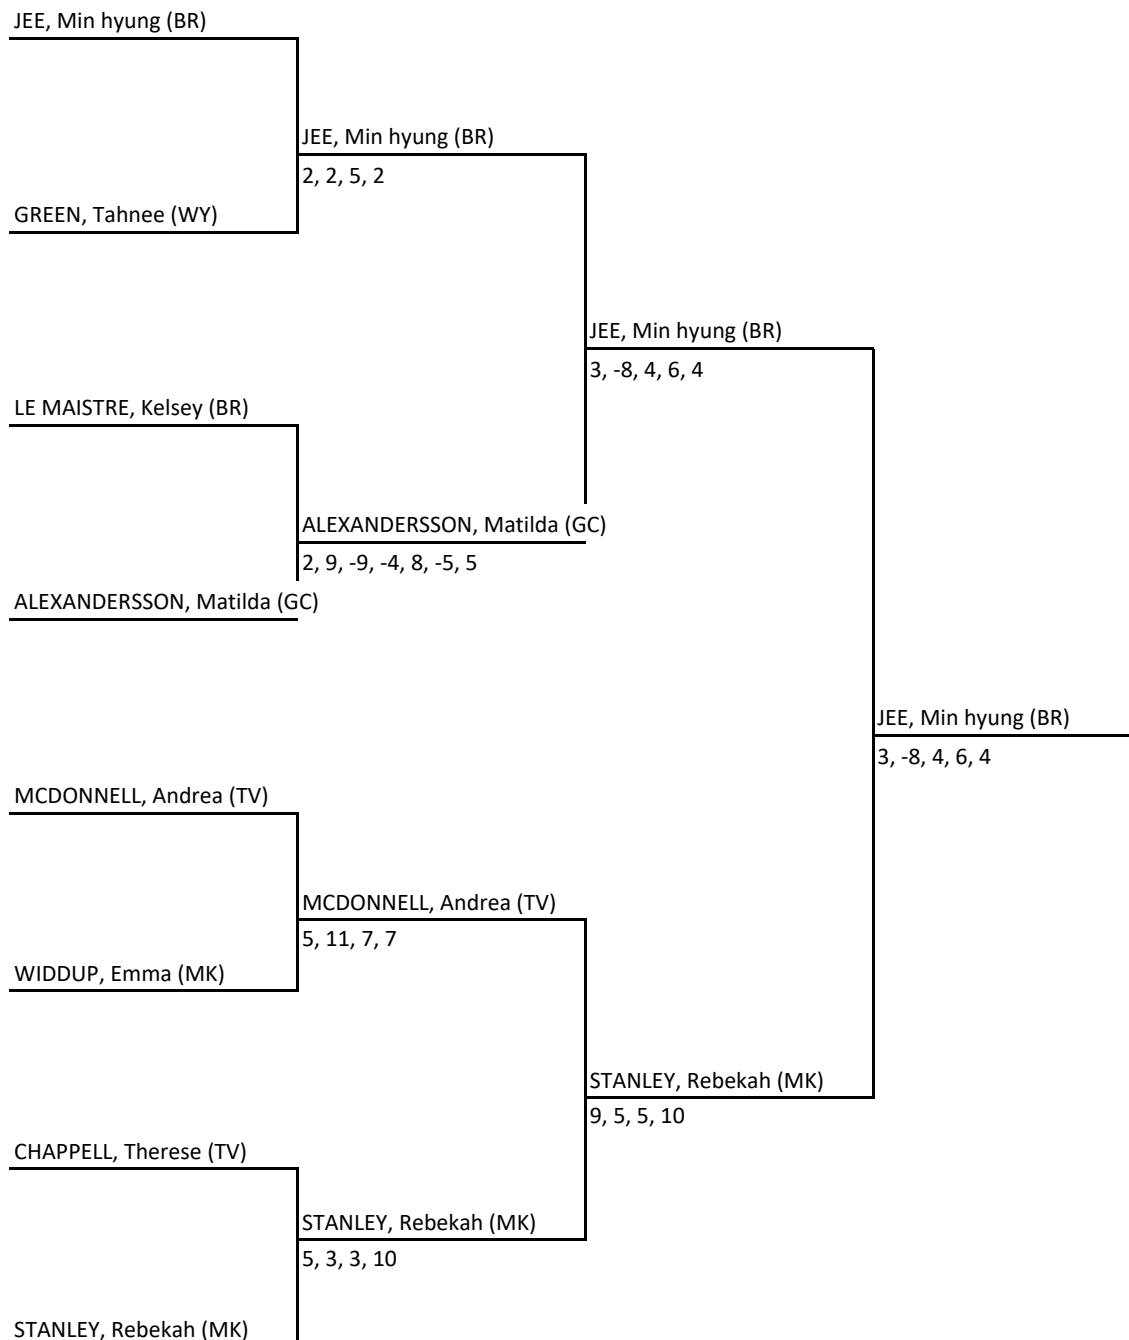

2019 Queensland Closed Championships Women's Singles

Event: WS

78

Seedings:

1. 1 JEE, Min hyung (BR)
2. 2 STANLEY, Rebekah (MK)
3. 3 MCDONNELL, Andrea (TV)
4. 4 ALEXANDERSSON, Matilda (GC)
5. 5 LE MAISTRE, Kelsey (BR)
6. 6 WIDDUP, Emma (MK)
7. 7 GREEN, Tahnee (WY)
8. 8 CHAPPELL, Therese (TV)

FIRST TWO (2) IN GROUPS ADVANCE TO KNOCKOUT

Group A	JEE	WID	WOO		Win	Loss	Position
JEE, Min hyung (BR)		3-0	3-0		2	0	1
WIDDUP, Emma (MK)	0-3		3-0		1	1	2
WOODS, Caitlin (TV)	0-3	0-3			0	2	3

Group B	STA	LE	BRA	MUR	Win	Loss	Position
STANLEY, Rebekah (MK)		3-0	3-0	3-0	3	0	1
LE MAISTRE, Kelsey (BR)	0-3		3-0	3-0	2	1	2
BRADSHAW, Lily (TV)	0-3	0-3		3-0	1	2	3
MURPHY, Bridgit (TV)	0-3	0-3	0-3		0	3	4

Group C	MCD	GRE	LAN	ABB	Win	Loss	Position
MCDONNELL, Andrea (TV)		3-2	3-1	3-0	3	0	1
GREEN, Tahnee (WY)	2-3		3-0	3-0	2	1	2
LANDER, Zabrynn (BR)	1-3	0-3		3-2	1	2	3
ABBOTT, Donna (MK)	0-3	0-3	2-3		0	3	4

Group D	ALE	CHA	KEN	ORM	Win	Loss	Position
ALEXANDERSSON, Matilda (GC)		3-0	3-0	3-0	3	0	1
CHAPPELL, Therese (TV)	0-3		3-0	3-0	2	1	2
KENT, Janice (MK)	0-3	0-3		3-2	1	2	3
ORMAN, Marianne (TV)	0-3	0-3	2-3		0	3	4

2019 Queensland Closed Championships Women's Singles

Event: WS

Seedings:

1. 1 JEE, Min hyung (BR)
2. 2 STANLEY, Rebekah (MK)
3. 3 MCDONNELL, Andrea (TV)
4. 4 ALEXANDERSSON, Matilda (GC)
5. 5 LE MAISTRE, Kelsey (BR)
6. 6 WIDDUP, Emma (MK)
7. 7 GREEN, Tahnee (WY)
8. 8 CHAPPELL, Therese (TV)