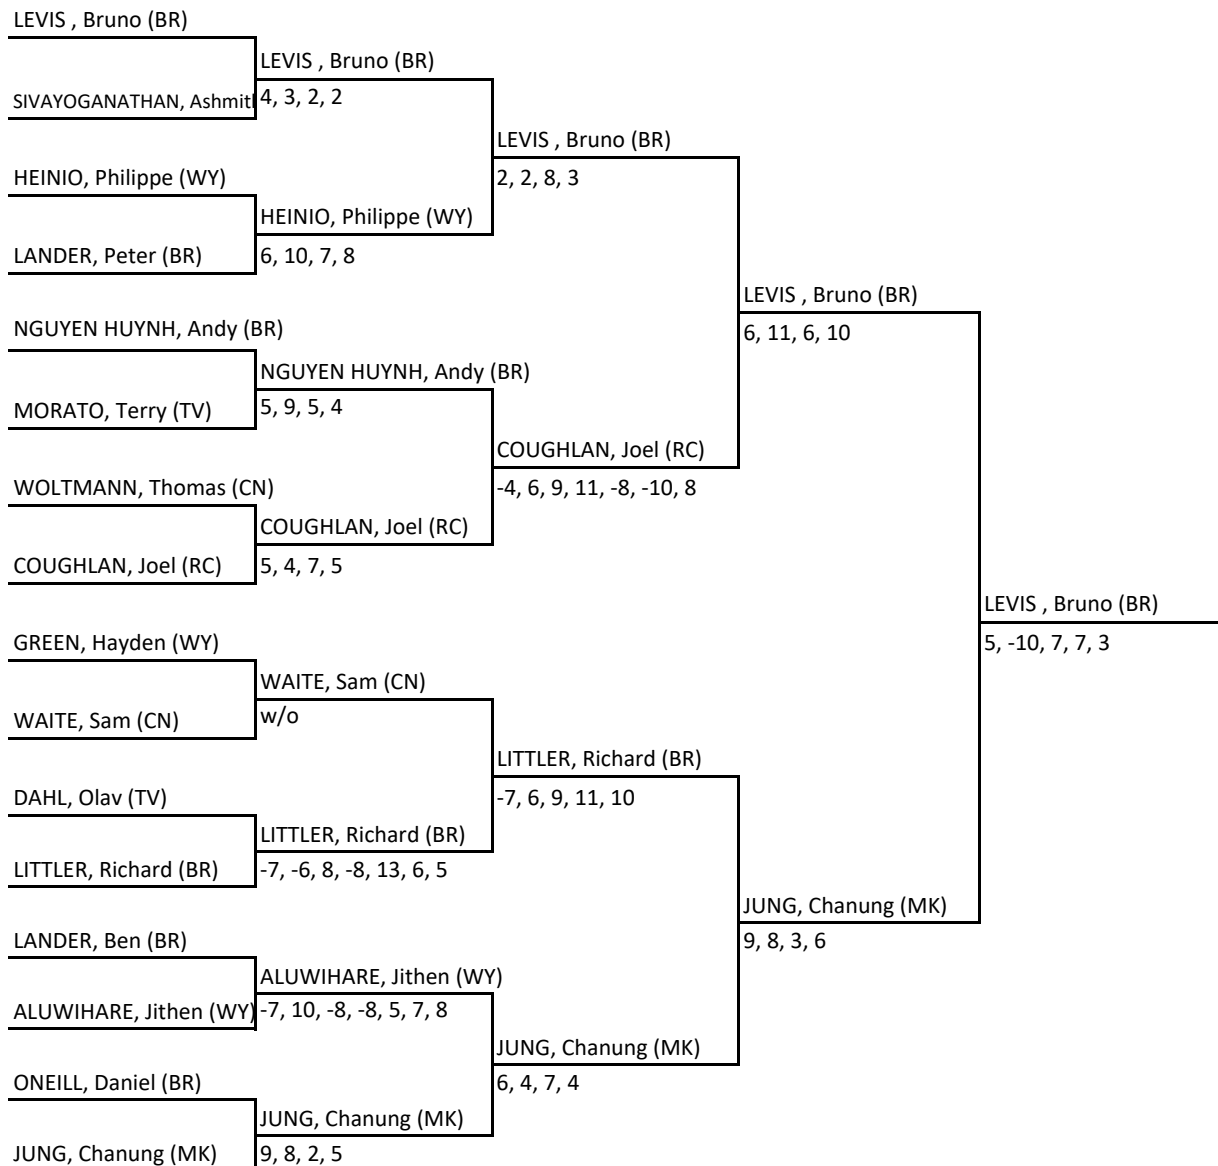

2019 Queensland Closed Championships

Men's Singles

Event: MS

Group F	NGU	CAH	ALU	GEO	Win	Loss	Position
NGUYEN HUYNH, Andy (BR)		3-0	3-0	3-0	3	0	1
CAHILL, Brendan (TV)	0-3		0-3	3-1	1	2	3
ALUWIHARE, Jithen (WY)	0-3	3-0		3-1	2	1	2
GEORGE, William (MK)	0-3	1-3	1-3		0	3	4

Group G	LAN	PAR	GIS	WAI	Win	Loss	Position
LANDER, Peter (BR)		3-0	3-1	3-1	3	0	1
PARKES, Walter (TV)	0-3		2-3	0-3	0	3	4
GIST, Lucas (WY)	1-3	3-2		2-3	1	2	3
WAITE, Sam (CN)	1-3	3-0	3-2		2	1	2

Group H	LIT	UTT	RIC	SIV	Win	Loss	Position
LITTLER, Richard (BR)		3-1	3-0	3-1	3	0	1
UTTLEY, Paul (CN)	1-3		3-0	2-3	1	2	3
RICHARDS, Robert (MK)	0-3	0-3		0-3	0	3	4
SIVAYOGANATHAN, Ashmith (TV)	1-3	3-2	3-0		2	1	2

2019 Queensland Closed Championships

Men's Singles

Event: MS

Seedings:

1. 1 LEVIS , Bruno (BR)
2. 2 JUNG, Chanung (MK)
3. 3 GREEN, Hayden (WY)
4. 4 COUGHLAN, Joel (RC)
5. 5 HEINIO, Philippe (WY)
6. 6 NGUYEN HUYNH, Andy (BR)
7. 7 LANDER, Peter (BR)
8. 8 LITTLER, Richard (BR)