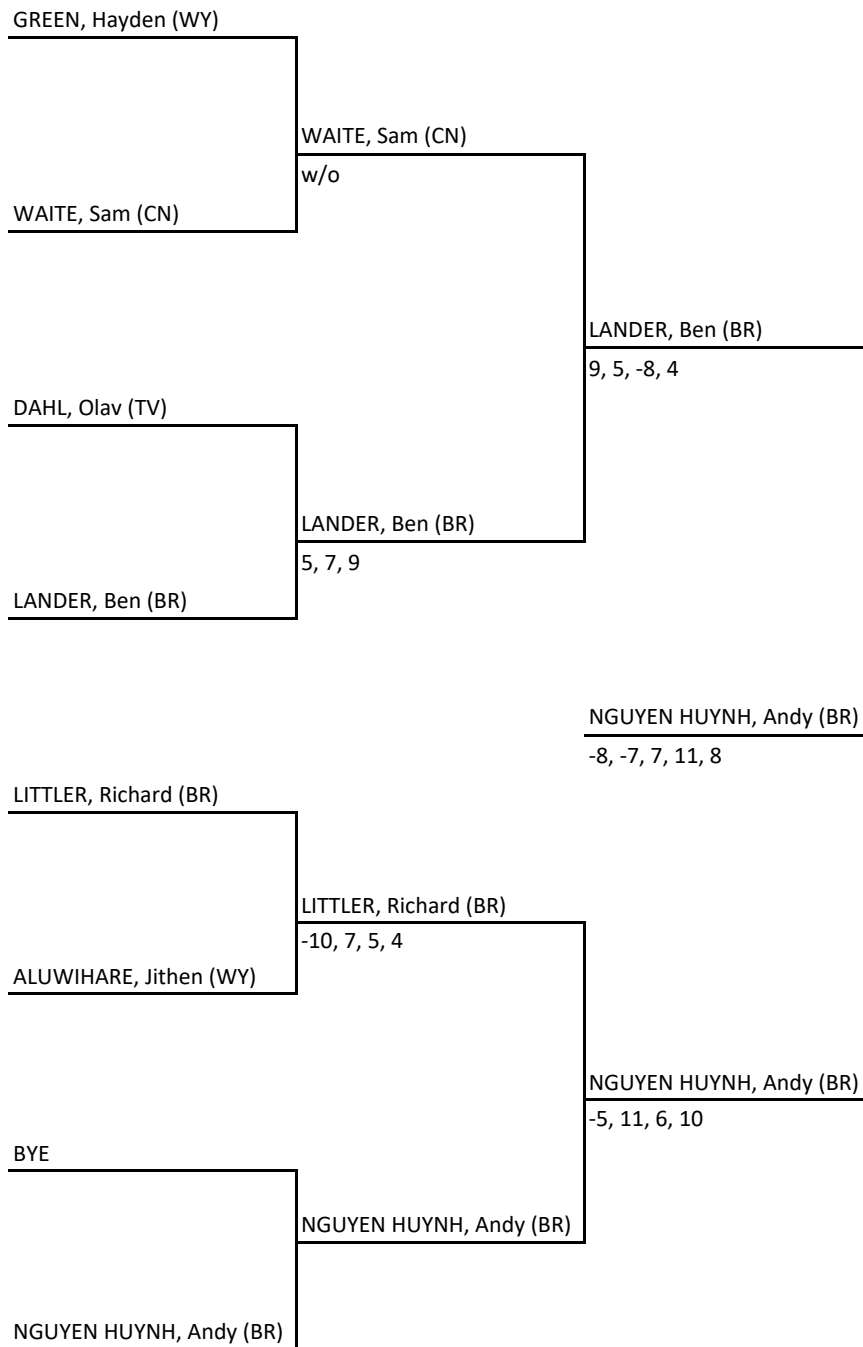

2019 Queensland Closed Championships Under 21 Men's Singles

Event: 21MS

Seedings:

- 1 GREEN, Hayden (WY)
- 2 NGUYEN HUYNH, Andy (BR)
- 3 LITTLER, Richard (BR)
- 4 LANDER, Ben (BR)
- 5 DAHL, Olav (TV)
- 6 ALUWIHARE, Jithen (WY)
- 7 WAITE, Sam (CN)
- 8 GIST, Lucas (WY)

2019 Queensland Closed Championships Under 21 Women's Singles

Event: 21WS

Seedings:

- 1 STANLEY, Rebekah (MK)
- 2 ALEXANDERSSON, Matilda (GC)
- 3 GREEN, Tahnee (WY)
- 4 WOODS, Caitlin (TV)

Only Group

1 Group	STA	ALE	GRE	WOO	Win	Loss	Position
STANLEY, Rebekah (MK)		2-3	3-0	3-0	2	1	1
ALEXANDERSSON, Matilda (GC)	3-2		1-3	3-0	2	1	2
GREEN, Tahnee (WY)	0-3	3-1		3-1	2	1	3
WOODS, Caitlin (TV)	0-3	0-3	1-3		0	3	4

Countback Ratio

R Stanley   1.67
M Alexandersso   0.8
T Green   0.75